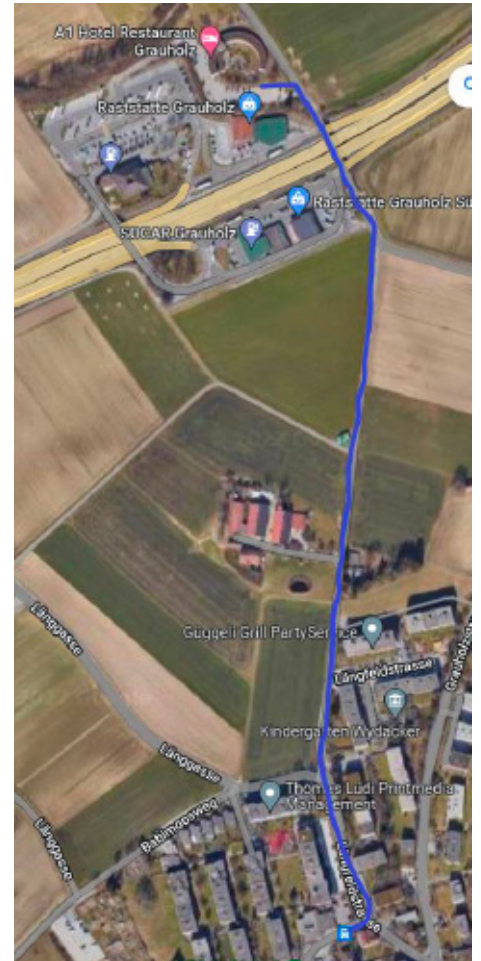

Arrival

How to find us.

BY CAR

Access is only possible via the motorway A1.

From direction Zurich

- Bern (Motorway A1)
- Exit Grauholz service area

From direction Interlaken

- Bern
- Zurich/Basel (Motorway A1)
- Exit Grauholz service area

From direction Geneva

- Bern
- Zurich/Basel (Motorway A1)
- Exit Grauholz service area

BY PUBLIC TRANSPORT

From Bern

- Bern (RBS)
- Papiermühle (Train S7)
- Kappelisacker (Bus)
- Ausfahrt Raststätte Grauholz