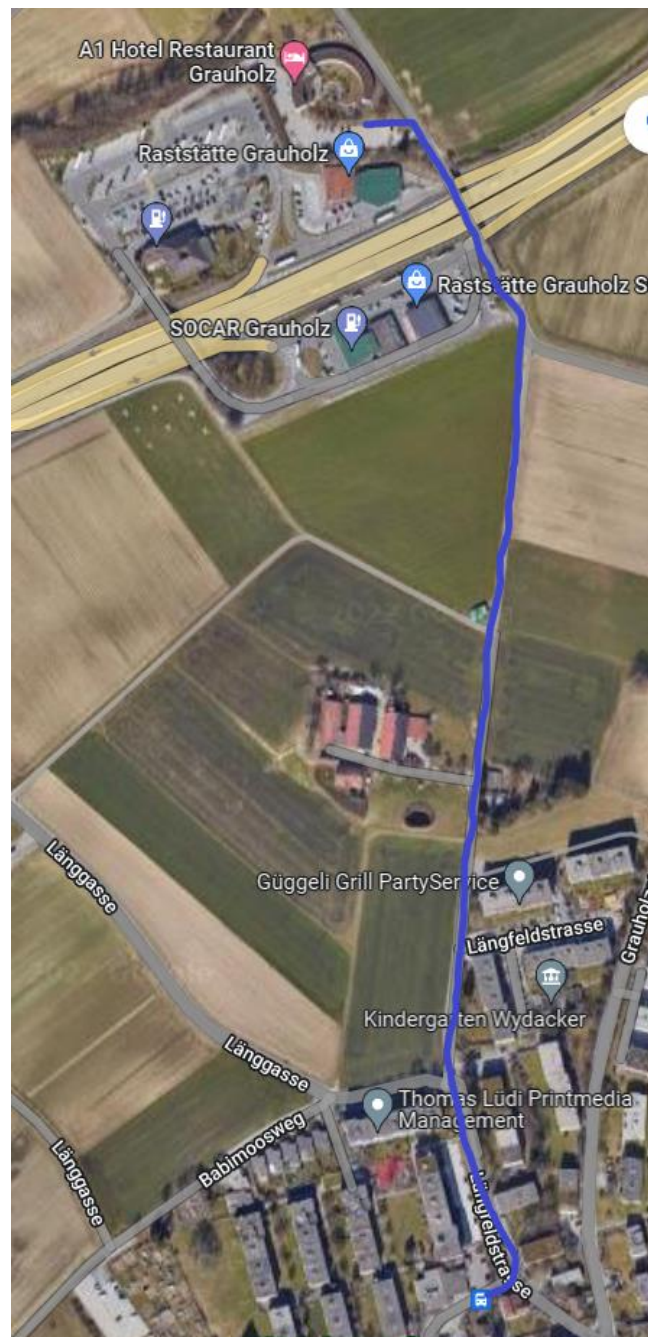

Arrival by car

Zurich → Bern (Motorway A1): exit Grauholz service area

Interlaken → Bern → Zurich/Basel (Motorway A1) → exit Grauholz service area

Geneva → Bern → Zurich/Basel (Motorway A1) → exit Grauholz service area

Arrival by public transport

Bern (RBS) → Papiermühle (Train S7) → Kappelisacker (Bus)

A1 Hotel Restaurant Grauholz AG • Autobahn A1 • CH-3063 Ittigen/Bern

info@a1grauholz.ch • Tel. +41 (0)31 915 12 12 • Fax +41 (0)31 915 12 13 • www.a1grauholz.ch